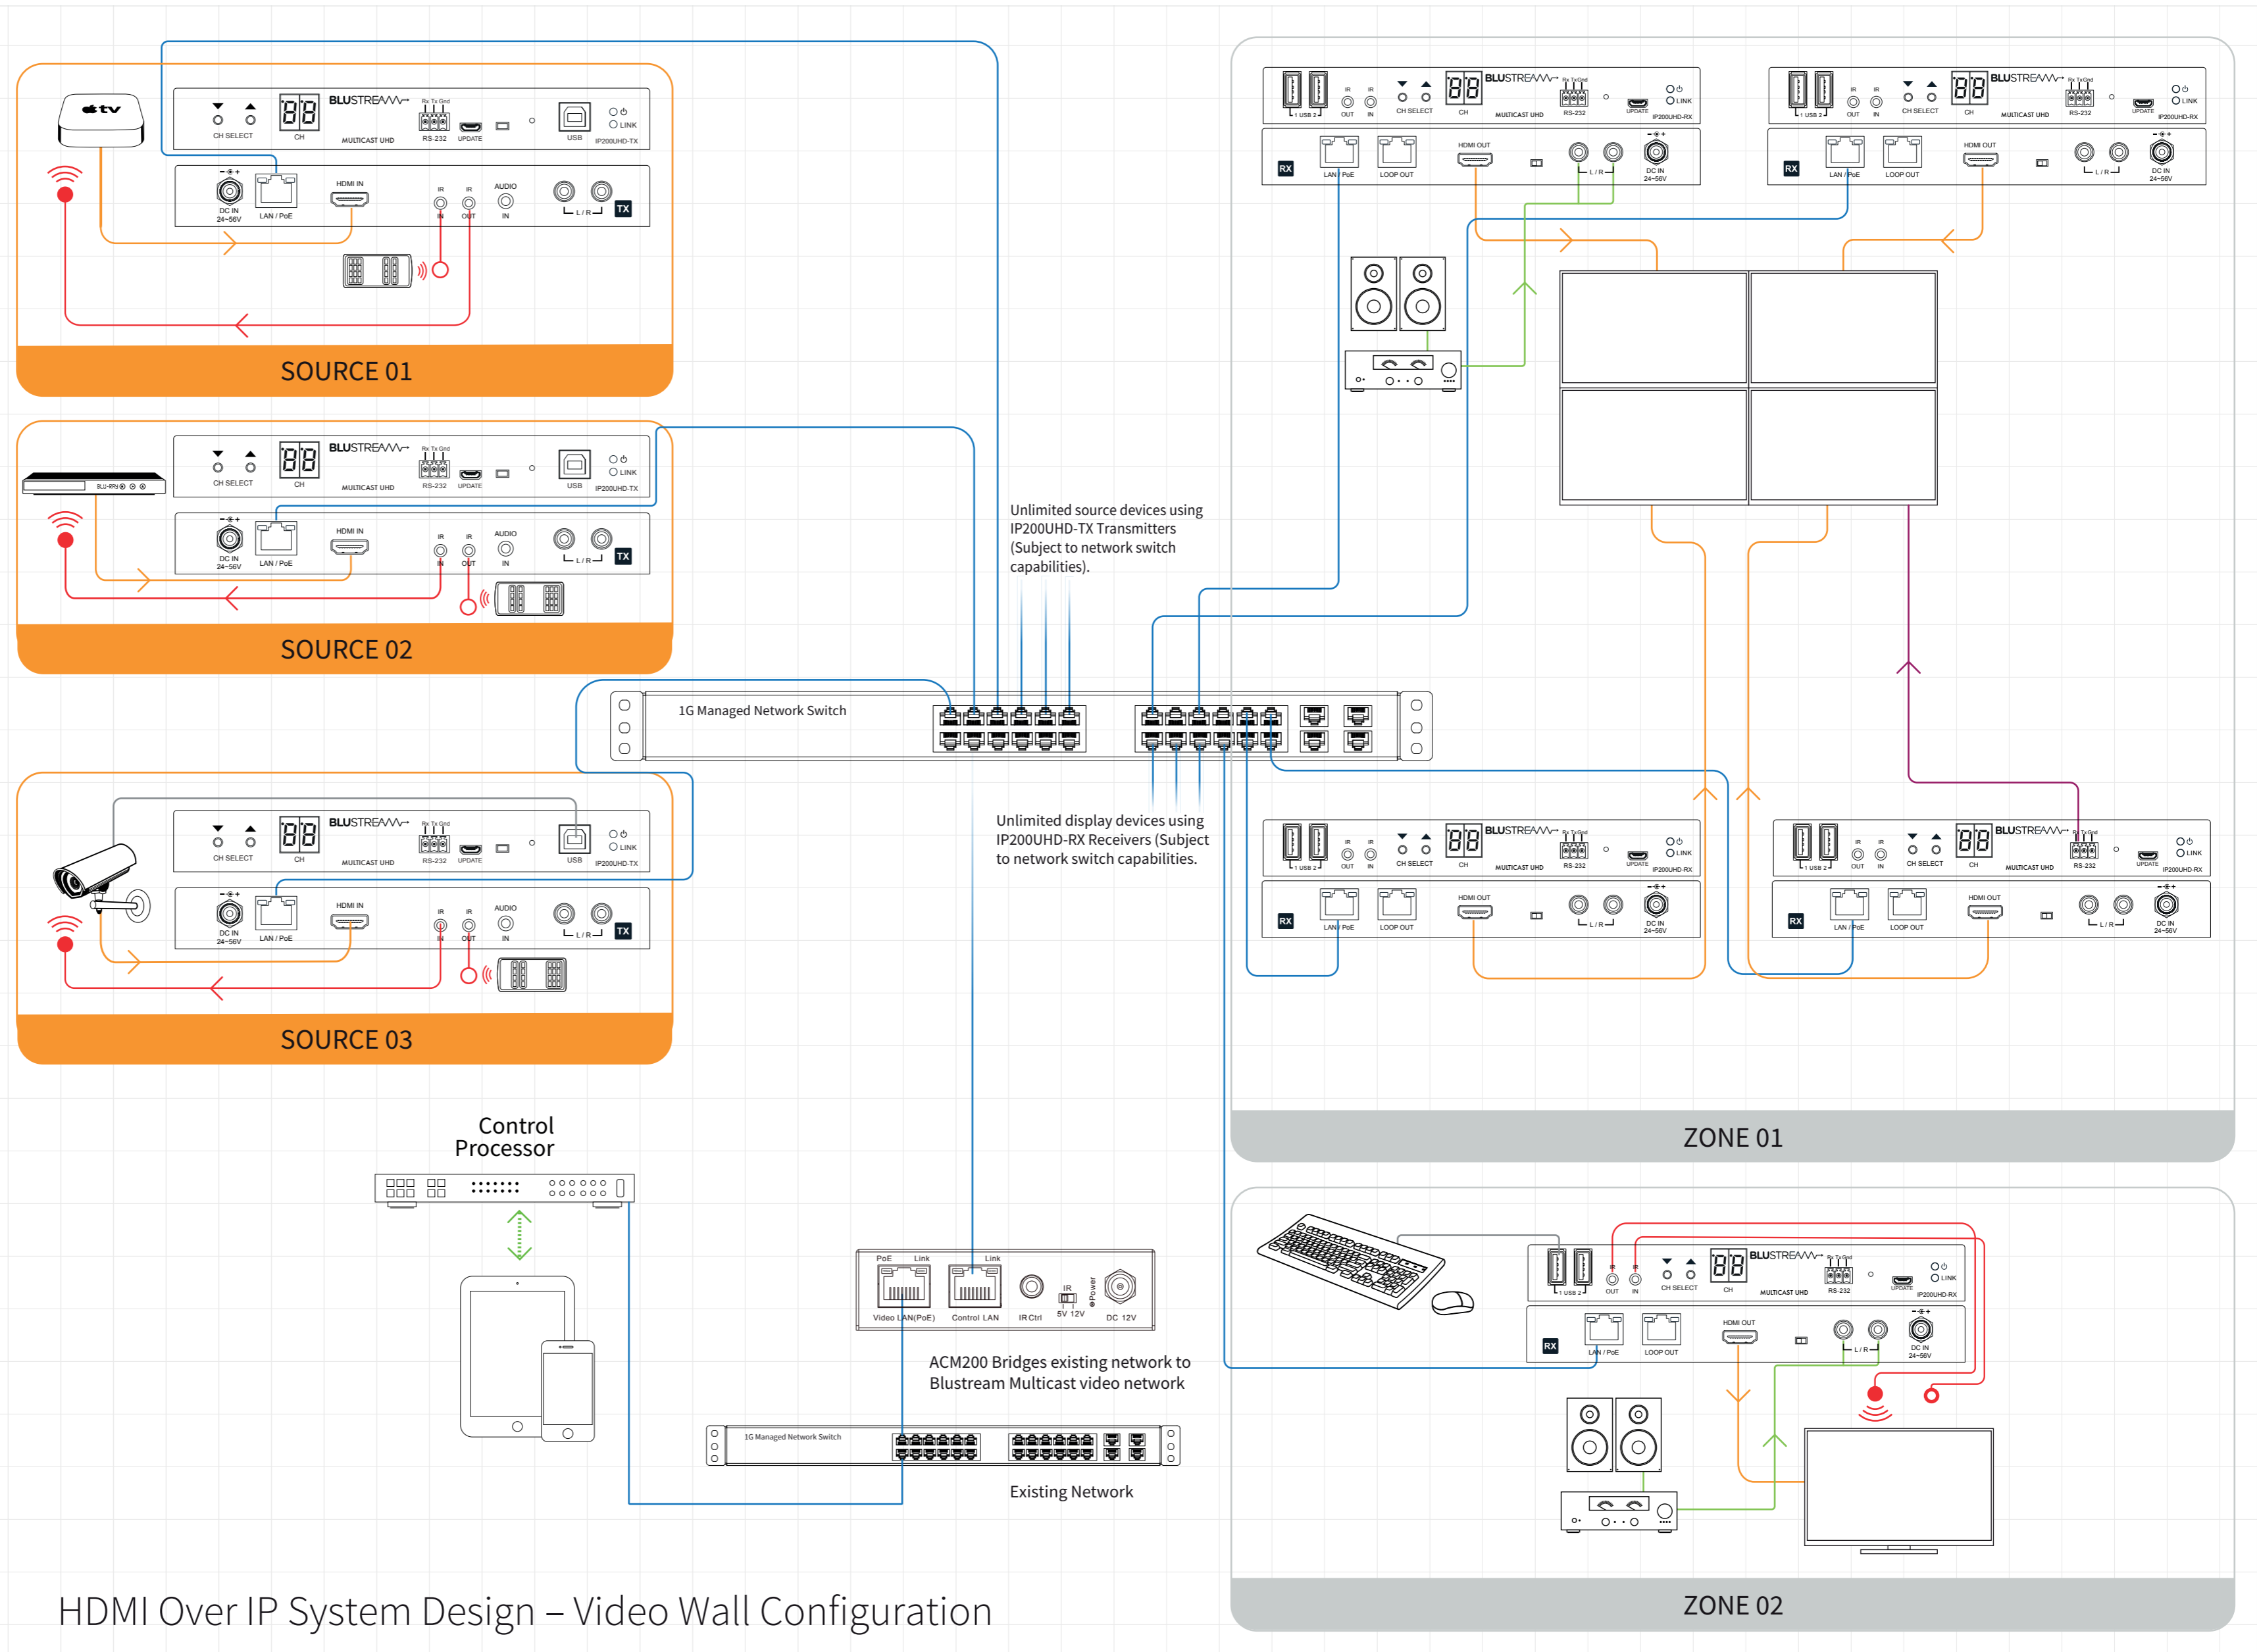

Example Schematic
IP200UHD-RX/TX
Video Wall

HDMI Over IP System Design – Video Wall Configuration